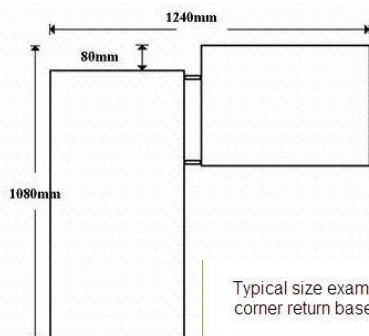

865mm High x 575mm Deep

Available in pine or painted finish

Width	Pine	Painted
1000mm	£289	£332
1200mm	£339	£389

Also available with a drawer for £20 extra

Larder unit

2140mm High x 575mm Deep

Available in pine or painted finish

Width	Pine	Painted
500mm	£379	£435
600mm	£399	£458

Typical size example of corner layout using a 1000mm corner return base unit on the left & joined to a 600mm base unit

Pine Kitchen Wall Units | All Units Fully Assembled

1 Door wall units
720mm High x 300mm Deep

Available pine or painted finish

Width	Pine	Painted
300mm	£139	£159
400mm	£139	£159
500mm	£149	£171
600mm	£149	£171

Glazed doors available £20 per door

2 Door wall units
720mm High x 300mm Deep

Wall end corner unit
720mm High x 300mm Deep

Available pine or painted finish

Width	Pine	Painted
300mm	£85	£98

Corner return wall unit (left or right hand door)
720mm High x 300mm Deep

Available in pine or painted finish