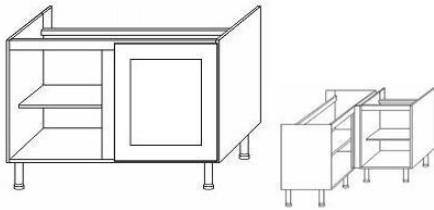

865mm High x 575mm Deep

Available in pine or painted finish

Width	Pine	Painted
1000mm	£319	£366
1200mm	£379	£435

Also available with dummy drawers for sink units

Belfast Sink Base units

617mm High x 575mm Deep

Available pine or painted finish

Width	Pine	Painted
600mm	£129	£148

Base Corner units

865mm High x 575mm Deep

Available pine or painted finish

Width	Pine	Painted
300mm	£95	£109

Corner return base unit (left or right hand door)

865mm High x 575mm Deep

Available in pine or painted finish

Width	Pine	Painted
1000mm	£289	£332
1200mm	£339	£389

Also available with a drawer for £20 extra

Larder unit

2140mm High x 575mm Deep

Available in pine or painted finish

Width	Pine	Painted
500mm	£379	£435
600mm	£399	£458

Typical size example of corner layout using a 1000mm corner return base unit on the left & joined to a 600mm base unit

Pine Kitchen Wall Units | All Units Fully Assembled