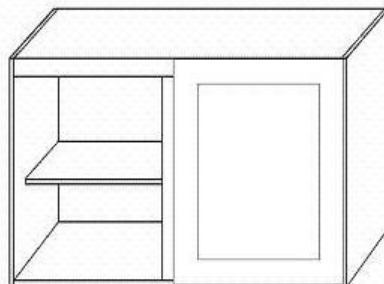

1 Door wall units
720mm High x 300mm Deep

Available pine or painted finish

Width	Pine	Painted
300mm	£139	£159
400mm	£139	£159
500mm	£149	£171
600mm	£149	£171

Glazed doors available £20 per door

2 Door wall units
720mm High x 300mm Deep

Available pine or painted finish

Width	Pine	Painted
1000mm	£249	£286
1200mm	£279	£320

Glazed doors available £20 per door

1 Door bridging unit
280mm High x 300mm Deep

Available pine or painted finish

Width	Pine	Painted
600mm	£119	£136

Wall end corner unit
720mm High x 300mm Deep

Available pine or painted finish

Width	Pine	Painted
300mm	£85	£98

Corner return wall unit (left or right hand door)
720mm High x 300mm Deep

Available in pine or painted finish